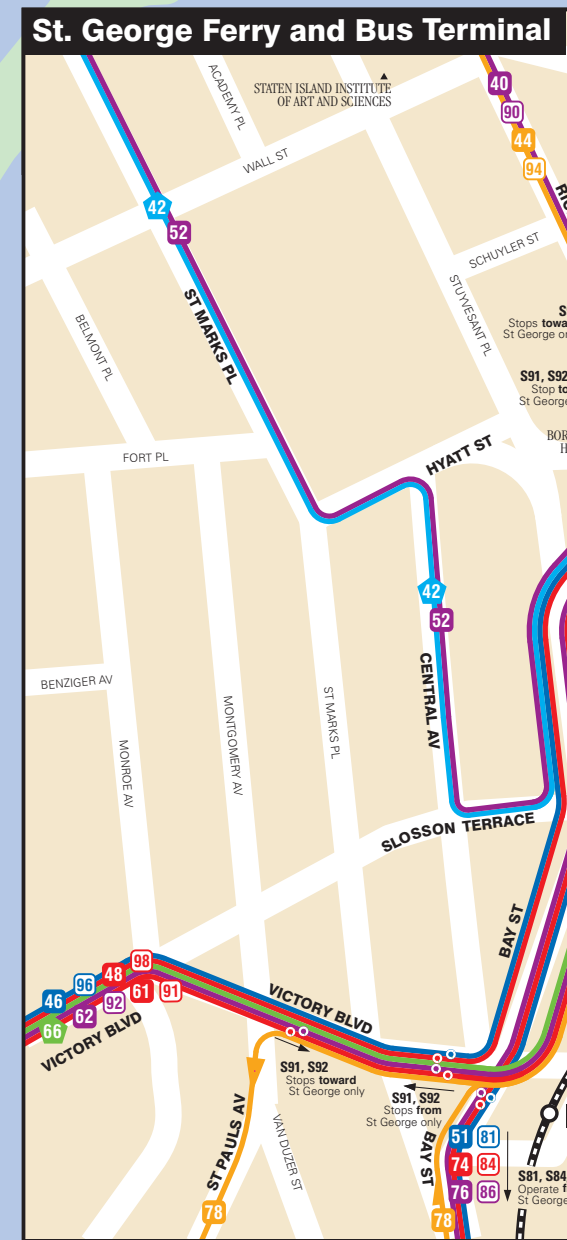

Bus Service from St. George Terminal

Bus and Route	Weekdays	Saturdays	Sundays
40 S.I. Mall via Forest Hill Road	6:00AM - 12:00PM	7:00AM - 11:00PM	7:30AM - 9:01PM
42 S.I. Mall via Forest Hill Road LTD	4:32 PM - 7:30 PM	No Service	No Service
44 Travis via Victory Boulevard	All Times	No Service	No Service
46 Travis via Victory Boulevard LTD	4:51 PM - 6:46 PM	No Service	No Service
48 Port Richmond via Jewett Avenue	6:00AM - 1:30AM	No Service	No Service
50 Midland Avenue via Bay Street	All Times	No Service	No Service
52 Midland Avenue via Bay Street LTD	4:30 PM - 6:30 PM	No Service	No Service
54 Bricktown Mall via Arthur Kill Road	All Times	No Service	No Service
56 Bricktown Mall via Arthur Kill Road LTD	3:30 PM - 9:30 PM	No Service	No Service
58 Oakwood via Richmond Road	6:00AM - 12:00PM	7:00AM - 12:00PM	7:00AM - 12:00PM
60 Oakwood via Richmond Road LTD	4:00 PM - 5:30 PM	No Service	No Service
62 West Shore Plaza via Castleton Ave	All Times	No Service	No Service
64 West Shore Plaza via Castleton Ave LTD	4:00 PM - 10:00 PM	No Service	No Service
66 Arlington Terrace via Forest Ave	All Times	No Service	No Service
68 Arlington Terrace via Forest Ave LTD	4:00 PM - 10:00 PM	No Service	No Service
70 Bricktown Mall via Hylan Boulevard	All Times	No Service	No Service
72 Goethals Rd via Richmond Terrace	All Times	No Service	No Service
74 Goethals Rd via Richmond Terrace LTD	3:38 PM - 10:00 PM	No Service	No Service
76 New Brighton via Brighton Avenue	6:01 AM - 10:01 AM	No Service	No Service
78 S.I. Mall via Cary Avenue	2:31 PM - 1:30 AM	5:30AM - 12:00AM	5:30AM - 12:00AM
80 S.I. Mall via Cary Avenue LTD	4:30 PM - 9:00 PM	No Service	No Service
82 S.I. University Hospital via Tompkins Av	5:00AM - 1:30AM	5:00AM - 12:01AM	5:00AM - 12:01AM