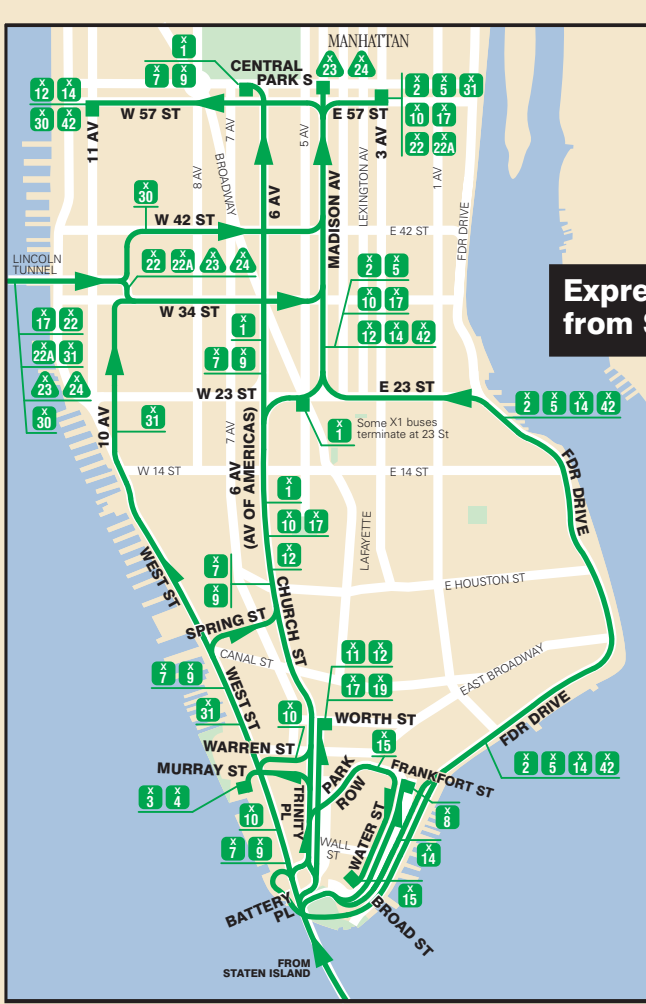

Staten Island Bus Map

1. **Staten Island Bus Routes**
2. S40 St. George - Goethals Rd North
   - S42 St. George - Clyde Place
   - S44 St. George - Staten Island Mall
   - S46 St. George - West Shore Plaza
   - S48 St. George - Mariners Harbor
   - S50 St. George - Grant City
   - S52 St. George - Staten Island Univ. Hospital
   - S54 Port Richmond - Bay Ridge
   - S56 West New Brighton - Eltingville
   - S58 Rossville - Staten Island Mall
   - S59 Huguenot - Staten Island Mall
   - S60 Port Richmond - New Dorp
   - S62 Port Richmond - Tottenville
   - S64 St. George - Staten Island Mall
   - S66 St. George - Travis
   - S68 St. George - Port Richmond
   - S70 St. George - Bricktown Mall
   - S72 St. George - Oakwood
   - S74 St. George - Bricktown Mall
   - S76 St. George - Oakwood
   - S78 St. George - Bricktown Mall
   - S80 S85 Staten Island Mall - Bay Ridge
   - S81 St. George - Grant City
   - S84 St. George - Bricktown Mall
   - S86 St. George - Oakwood
   - S88 Eltingville - Bayonne
   - S90 St. George - Goethals Rd North
   - S91 St. George - Staten Island Mall
   - S93 St. George - Travis
   - S94 St. George - Staten Island Mall
   - S96 St. George - West Shore Plaza
   - S98 St. George - Mariners Harbor

Staten Island Ferry Departure Times

from Staten Island St. George Terminal		from Manhattan South Ferry/Whitehall St	
Monday - Friday	Saturday and Sunday	Monday - Friday	Saturday and Sunday
6:00 AM	10:30 AM	6:00 AM	10:30 AM
6:30	11:00	6:30	11:00
7:00	12:00	7:00	12:00
7:15	12:30 PM	7:30	12:30 PM
7:30	1:00	7:45	1:00
7:45	1:30	8:00	1:30
8:00	2:00	8:15	2:00
8:15	2:30	8:30	2:30
8:30	3:00	8:45	3:00
8:45	3:30	9:00	3:30
9:00	3:50	9:15	4:00
9:30	4:10	9:30	4:20
10:00 AM	4:30 PM	10:00 AM	4:40 PM

Staten Island Ferry Departure Times

from Staten Island St. George Terminal		from Manhattan South Ferry/Whitehall St	
Monday - Friday	Saturday and Sunday	Monday - Friday	Saturday and Sunday
6:00 AM	10:30 AM	6:00 AM	10:30 AM
6:30	11:00	6:30	11:00
7:00	12:00	7:00	12:00
7:15	12:30 PM	7:30	12:30 PM
7:30	1:00	7:45	1:00
7:45	1:30	8:00	1:30
8:00	2:00	8:15	2:00
8:15	2:30	8:30	2:30
8:30	3:00	8:45	3:00
8:45	3:30	9:00	3:30
9:00	3:50	9:15	4:00
9:30	4:10	9:30	4:20
10:00 AM	4:30 PM	10:00 AM	4:40 PM

S79 selectbus service

- High-performance service for the cost of a regular bus ride.
- Free transfers are available to all local buses and subway.