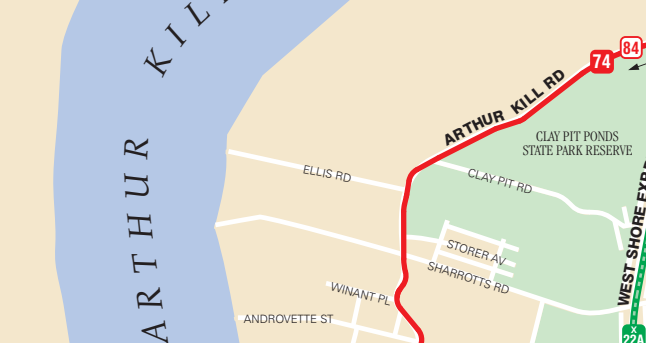

Staten Island Bus Map

1. **Staten Island Bus Routes**
2. S40 St. George - Goethals Rd North
   - S42 St. George - Clyde Place
   - S44 St. George - Staten Island Mall
   - S46 St. George - West Shore Plaza
   - S48 St. George - Mariners Harbor
   - S50 St. George - Grant City
   - S52 St. George - Staten Island Univ. Hospital
   - S54 Port Richmond - Bay Ridge
   - S56 West New Brighton - Eltingville
   - S58 Rossville - Staten Island Mall
   - S59 Huguenot - Staten Island Mall
   - S60 Port Richmond - New Dorp
   - S62 Port Richmond - Tottenville
   - S64 St. George - Staten Island Mall
   - S66 St. George - Travis
   - S68 St. George - Port Richmond
   - S70 St. George - Bricktown Mall
   - S72 St. George - Oakwood
   - S74 St. George - Bricktown Mall
   - S76 St. George - Oakwood
   - S78 St. George - Bricktown Mall
   - S80 S85 Staten Island Mall - Bay Ridge
   - S81 St. George - Grant City
   - S84 St. George - Bricktown Mall
   - S86 St. George - Oakwood
   - S88 Eltingville - Bayonne
   - S90 St. George - Goethals Rd North
   - S91 St. George - Staten Island Mall
   - S93 St. George - Travis
   - S94 St. George - Staten Island Mall
   - S96 St. George - West Shore Plaza
   - S98 St. George - Mariners Harbor

Staten Island Ferry Departure Times

from Staten Island St. George Terminal		from Manhattan South Ferry/Whitehall St	
Monday - Friday	Saturday and Sunday	Monday - Friday	Saturday and Sunday
6:00 AM	10:30 AM	6:00 AM	10:30 AM
6:30	11:00	6:30	11:00
7:00	12:00	7:00	12:00
7:15	12:30 PM	7:30	12:30 PM
7:30	1:00	7:45	1:00
7:45	1:30	8:00	1:30
8:00	2:00	8:15	2:00
8:15	2:30	8:30	2:30
8:30	3:00	8:45	3:00
8:45	3:30	9:00	3:30
9:00	3:50	9:15	4:00
9:30	4:10	9:30	4:20
10:00 AM	4:30 PM	10:00 AM	4:40 PM

Staten Island Ferry Departure Times

from Staten Island St. George Terminal		from Manhattan South Ferry/Whitehall St	
Monday - Friday	Saturday and Sunday	Monday - Friday	Saturday and Sunday
6:00 AM	10:30 AM	6:00 AM	10:30 AM
6:30	11:00	6:30	11:00
7:00	12:00	7:00	12:00
7:15	12:30 PM	7:30	12:30 PM
7:30	1:00	7:45	1:00
7:45	1:30	8:00	1:30
8:00	2:00	8:15	2:00
8:15	2:30	8:30	2:30
8:30	3:00	8:45	3:00
8:45	3:30	9:00	3:30
9:00	3:50	9:15	4:00
9:30	4:10	9:30	4:20
10:00 AM	4:30 PM	10:00 AM	4:40 PM

S79 selectbus service

- High-performance service for the cost of a regular bus ride.
- Free transfers are available to all local buses and subway.