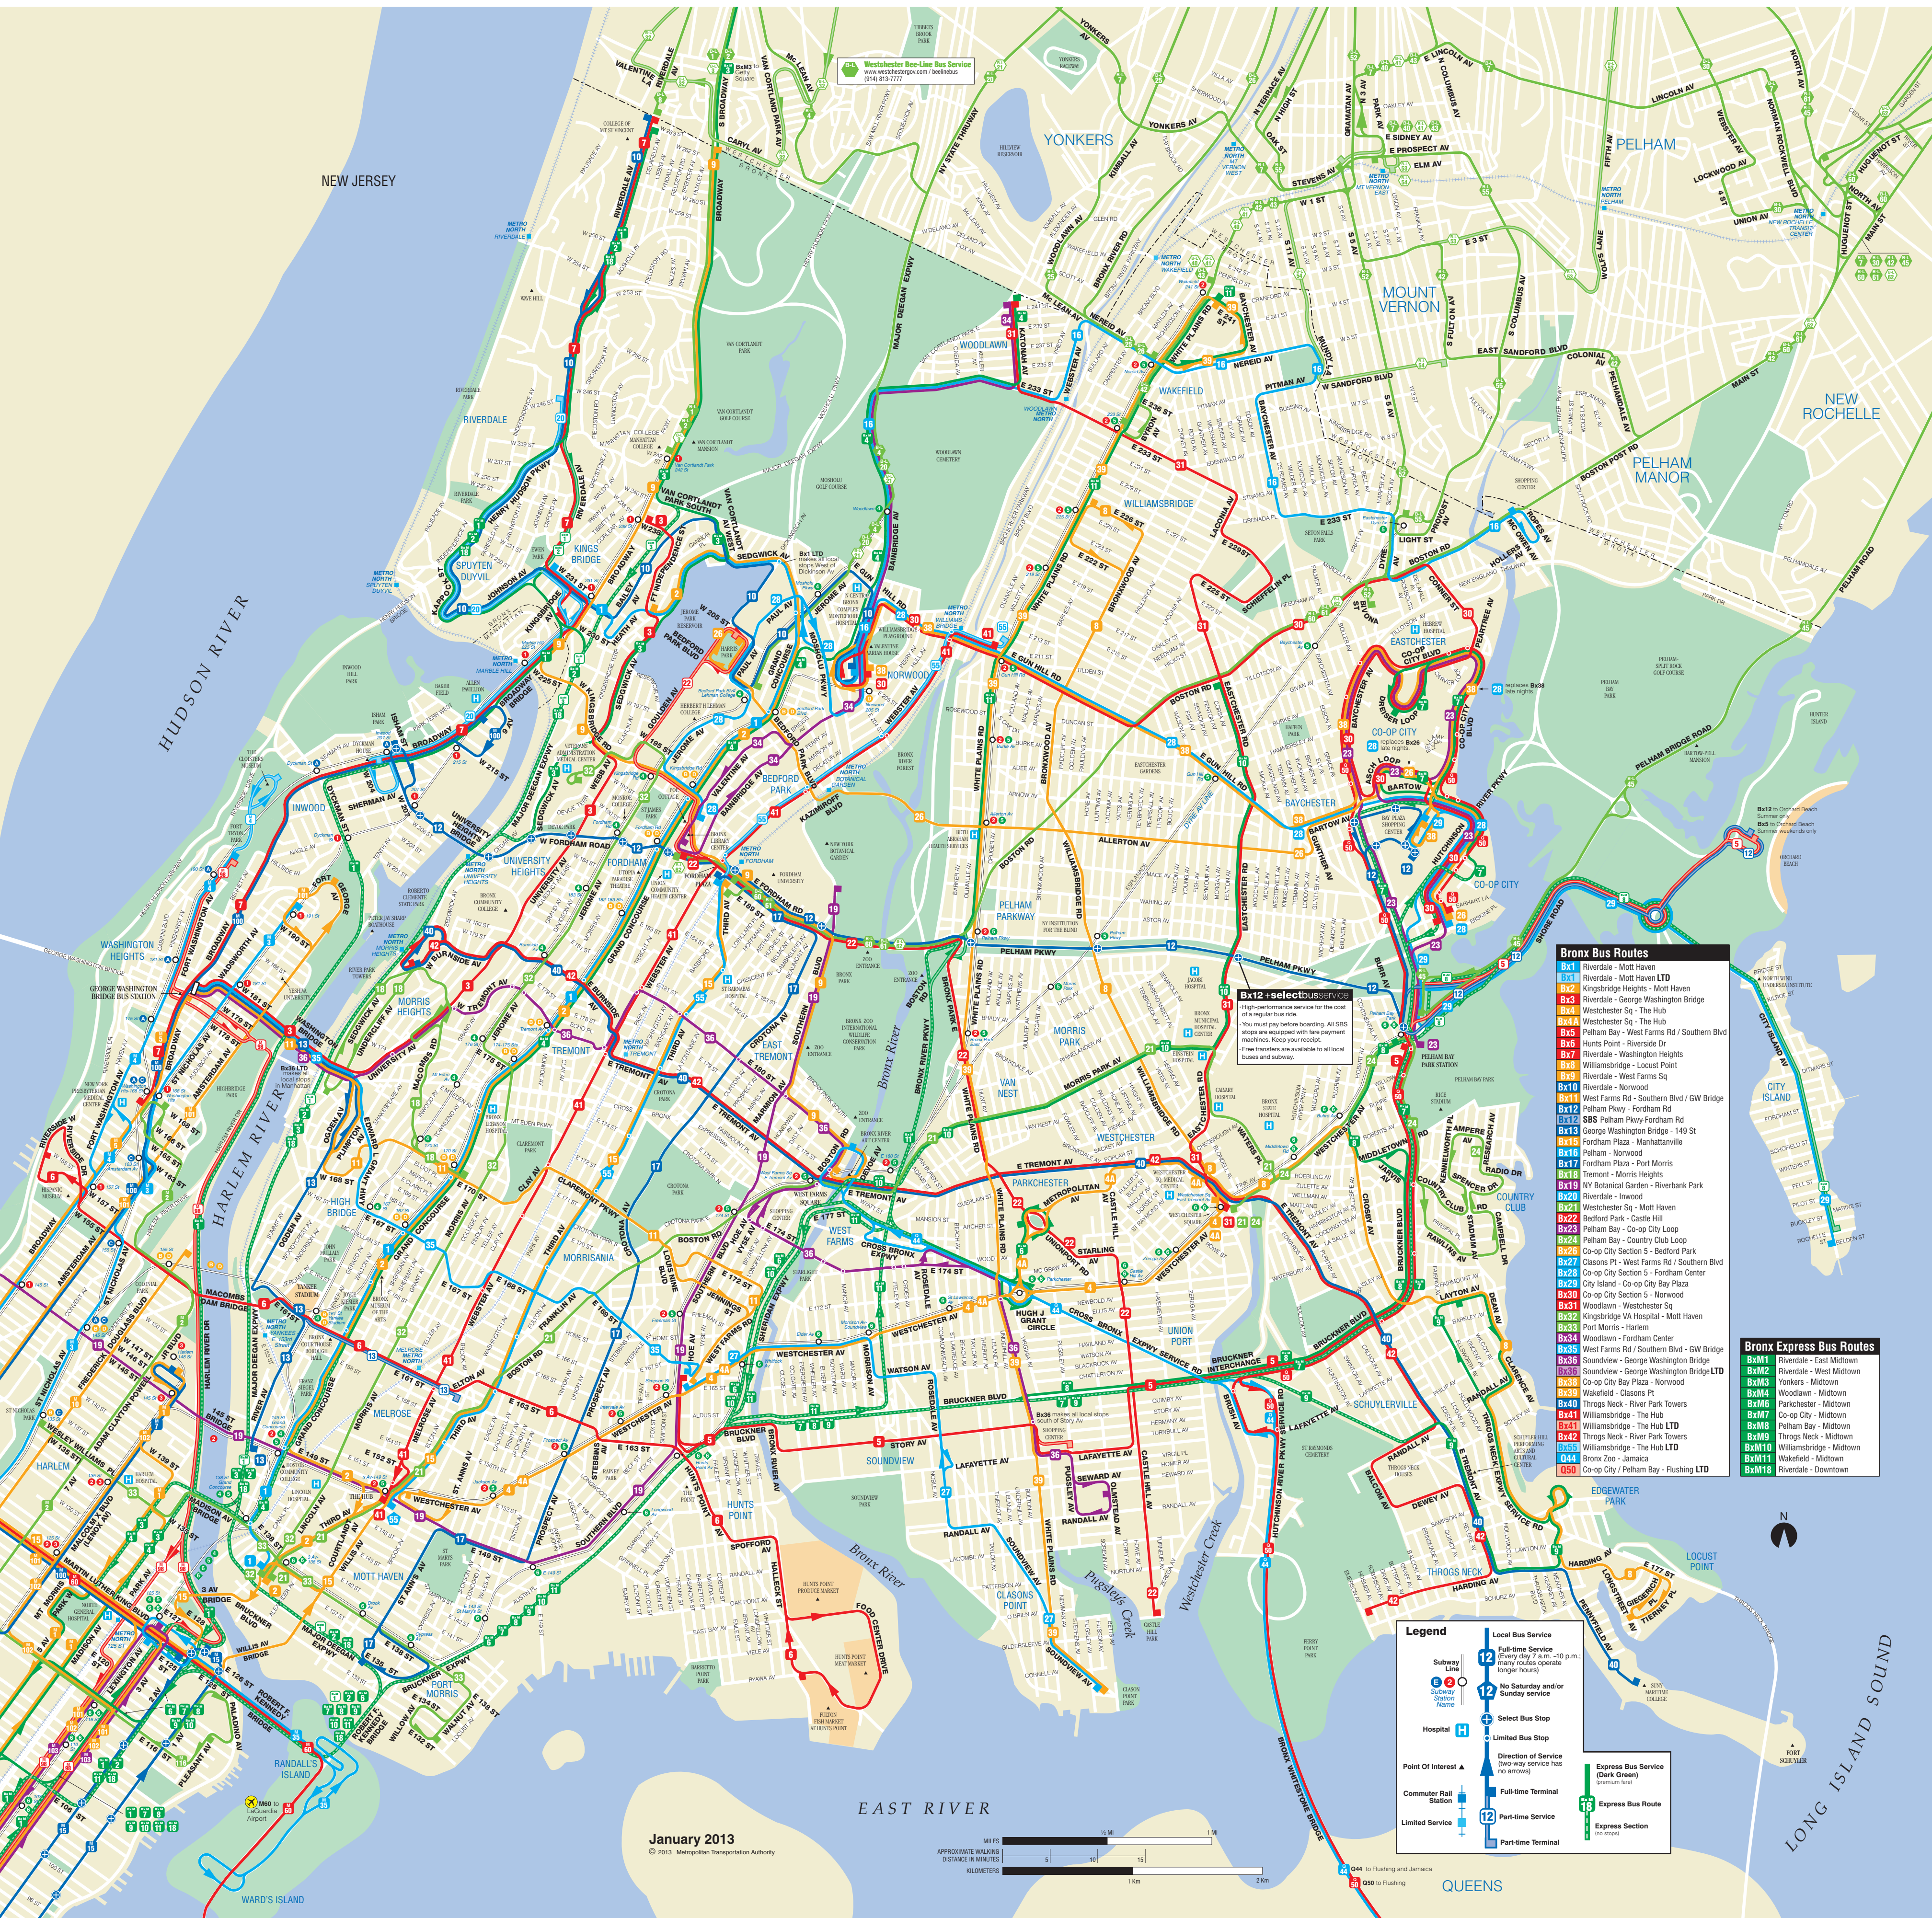

Bronx Bus Map

1. **Bronx Bus Routes**
2. **Bx1** Riverdale - Mott Haven
   - **Bx2** Riverdale - Mott Haven LTD
   - **Bx3** Kingsbridge Heights - Mott Haven
   - **Bx4** Riverdale - George Washington Bridge
   - **Bx4A** Westchester Sq - The Hub
   - **Bx4B** Westchester Sq - The Hub
   - **Bx5** Pelham Bay - West Farms Rd / Southern Blvd
   - **Bx6** Hunts Point - Riverside Dr
   - **Bx7** Riverdale - Washington Heights
   - **Bx8** Williamsbridge - Locust Point
   - **Bx9** Riverdale - West Farms Sq
   - **Bx10** Riverdale - Norwood
   - **Bx11** West Farms Rd - Southern Blvd / GW Bridge
   - **Bx12** Pelham Pkwy - Fordham Rd
   - **Bx13** SBS Pelham Pkwy-Fordham Rd
   - **Bx14** George Washington Bridge - 149 St
   - **Bx15** Fordham Plaza - Manhattanville
   - **Bx16** Pelham - Norwood
   - **Bx17** Fordham Plaza - Port Morris
   - **Bx18** Tremont - Morris Heights
   - **Bx19** NY Botanical Garden - Riverbank Park
   - **Bx20** Riverdale - Inwood
   - **Bx21** Westchester Sq - Mott Haven
   - **Bx22** Bedford Park - Castle Hill
   - **Bx23** Pelham Bay - Country Club Loop
   - **Bx24** Pelham Bay - Country Club Loop
   - **Bx25** Co-op City Section 5 - Bedford Park
   - **Bx26** Clasons Pt - West Farms Rd / Southern Blvd
   - **Bx27** Co-op City Section 5 - Fordham Center
   - **Bx28** City Island - Co-op City Bay Plaza
   - **Bx29** Co-op City Section 5 - Norwood
   - **Bx30** Woodlawn - Westchester Sq
   - **Bx31** Kingsbridge VA Hospital - Mott Haven
   - **Bx32** Port Morris - Harlem
   - **Bx33** Woodlawn - Fordham Center
   - **Bx34** West Farms Rd / Southern Blvd - GW Bridge
   - **Bx35** Soundview - George Washington Bridge LTD
   - **Bx36** Soundview - George Washington Bridge
   - **Bx37** Wakefield - Clasons Pt
   - **Bx38** Wakefield - Clasons Pt
   - **Bx39** Throgs Neck - River Park Towers
   - **Bx40** Throgs Neck - River Park Towers
   - **Bx41** Throgs Neck - River Park Towers
   - **Bx42** Throgs Neck - River Park Towers
   - **Bx43** Williamsbridge - The Hub LTD
   - **Bx44** Bronx Zoo - Jamaica
   - **Bx45** Williamsbridge - Midtown
   - **Bx46** Wakefield - Midtown
   - **Bx47** Riverdale - Downtown
3. **Bronx Express Bus Routes**
4. **BxM1** Riverdale - East Midtown
   - **BxM2** Riverdale - West Midtown
   - **BxM3** Yonkers - Midtown
   - **BxM4** Woodlawn - Midtown
   - **BxM5** Parkchester - Midtown
   - **BxM6** Co-op City - Midtown
   - **BxM7** Throgs Neck - Midtown
   - **BxM8** Pelham Bay - Midtown
   - **BxM9** Throgs Neck - Midtown
   - **BxM10** Williamsbridge - Midtown
   - **BxM11** Wakefield - Midtown
   - **BxM12** Riverdale - Downtown

Legend

- Local Bus Service
- Full-time Service (Every day 7 a.m. - 10 p.m.; many routes operate longer hours)
- No Saturday and/or Sunday service
- Select Bus Stop
- Limited Bus Stop
- Direction of Service (Two-way service has arrows)
- Full-time Terminal
- Part-time Service
- Part-time Terminal
- Express Bus Service (Dark Green)
- Express Bus Route (Light Green)
- Express Section (No stops)

January 2013
© 2013 Metropolitan Transportation Authority